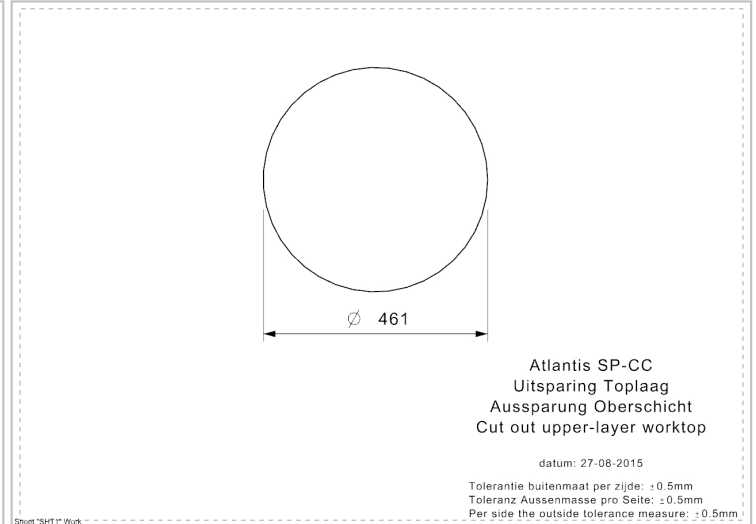

REGINOX

ATLANTIS (L) SP-CC (316)

Additional Information

Installation method	Undermount, Integrated, Semi-integrated
SKU	R25451
Depth	170 mm
Cabinet	450 mm
Outlet	1.25" outlet
Size sink	380 x 290 mm
Packaging	Box
Total dimension	460 x 460 mm