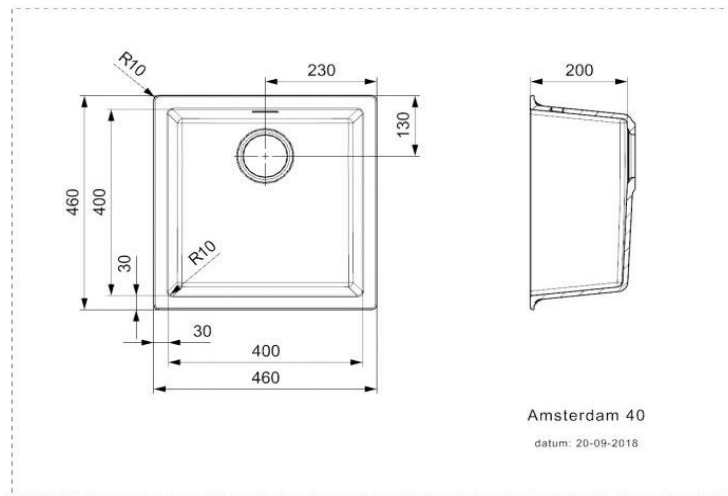

### Specification

Material	Regi-Granite
Finish	Matt / Metal
Colours	Black Silvery / Grey Silvery / Pure White
No. of bowls	1
Fitting Method	Integrated
Handing Options	Inset/Undermount
Cabinet Size (mm)	500
Overall Length (mm)	460
Overall Width (mm)	460
Main Bowl Length (mm)	400
Main Bowl Width (mm)	400
Main Bowl Depth (mm)	200
Second Bowl Length (mm)	
Second Bowl Width (mm)	
Second Bowl Depth (mm)	
Tap Hole Size (mm)	N/A
Tap Hole Instructions	N/A
Waste Kit Included (Yes/No)	Yes
Clips & Seals Included (Yes/No)	Yes
Waste Size (mm)	90
Waste Kit Code	
Clips & Seals Code	N/A
Overflow Location	Back of sink
Cut Out Undermount (mm)	400 x 400
Cut Out Inset (mm)	446 x 446
Product Weight (kg)	
Packed Weight (kg)	
Packed Dimensions (mm)	
EAN number	BS - 8712465032312 GS - 8712465032329 PW - 8712465032305