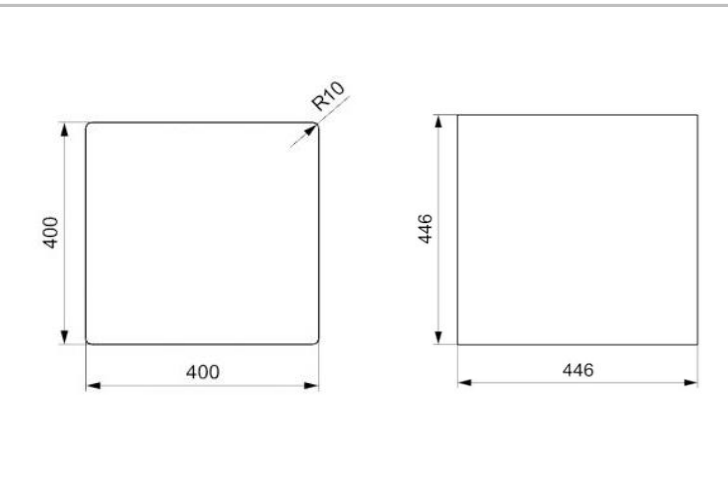

### Specification

Material	Regi-Granite
Finish	Matt / Metal
Colours	Black Silvery / Grey Silvery / Pure White
No. of bowls	1
Fitting Method	Integrated
Handing Options	Inset/Undermount
Cabinet Size (mm)	500
Overall Length (mm)	460
Overall Width (mm)	460
Main Bowl Length (mm)	400
Main Bowl Width (mm)	400
Main Bowl Depth (mm)	200
Second Bowl Length (mm)	
Second Bowl Width (mm)	
Second Bowl Depth (mm)	
Tap Hole Size (mm)	N/A
Tap Hole Instructions	N/A
Waste Kit Included (Yes/No)	Yes
Clips & Seals Included (Yes/No)	Yes
Waste Size (mm)	90
Waste Kit Code	
Clips & Seals Code	N/A
Overflow Location	Back of sink
Cut Out Undermount (mm)	400 x 400
Cut Out Inset (mm)	446 x 446
Product Weight (kg)	
Packed Weight (kg)	
Packed Dimensions (mm)	
EAN number	BS - 8712465032312 GS - 8712465032329 PW - 8712465032305