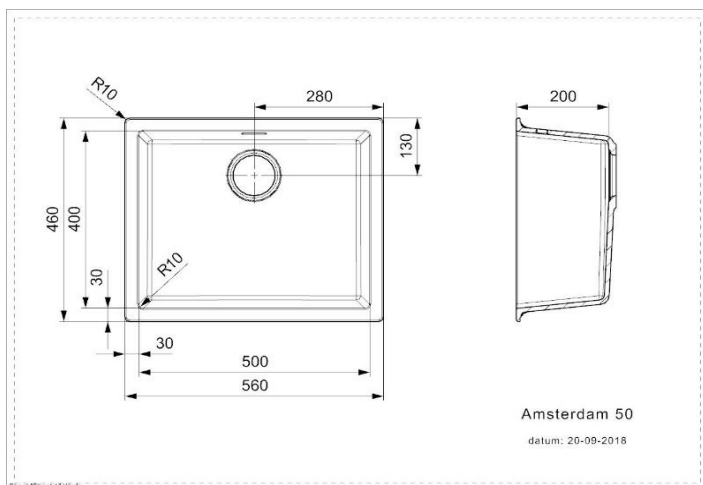

Technical Specification Sheet

AMSTERDAM 50

R30844 / R30851 / R30837

Single bowl integrated granite sink

REGINOX

Specification

Material	Regi-Granite
Finish	Matt / Metal
Colours	Black Silvery / Grey Silvery / Pure White
No. of bowls	1
Fitting Method	Integrated
Handing Options	Inset/Undermount
Cabinet Size (mm)	600
Overall Length (mm)	560
Overall Width (mm)	460
Main Bowl Length (mm)	500
Main Bowl Width (mm)	400
Main Bowl Depth (mm)	200
Second Bowl Length (mm)	
Second Bowl Width (mm)	
Second Bowl Depth (mm)	
Tap Hole Size (mm)	N/A
Tap Hole Instructions	N/A
Waste Kit Included (Yes/No)	Yes
Clips & Seals Included (Yes/No)	Yes
Waste Size (mm)	90
Waste Kit Code	
Clips & Seals Code	N/A
Overflow Location	Back of sink
Cut Out Undermount (mm)	500 x 400
Cut Out Inset (mm)	546 x 446
Product Weight (kg)	
Packed Weight (kg)	
Packed Dimensions (mm)	
EAN number	BS - 8712465030844 GS - 8712465030851 PW - 8712465030837