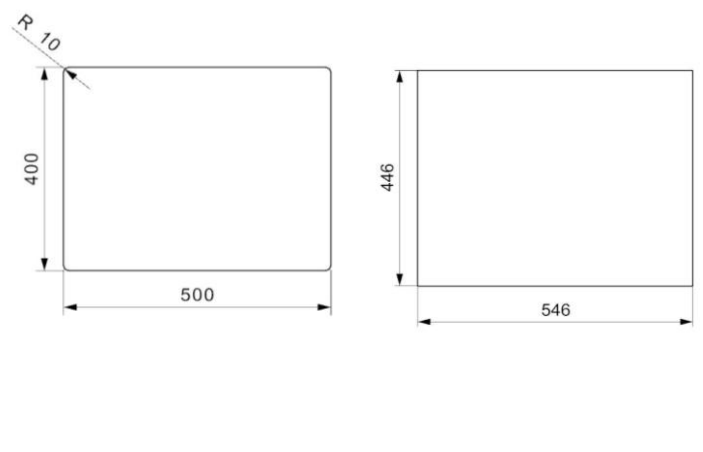

Technical Specification Sheet

AMSTERDAM 50

R30844 / R30851 / R30837

Single bowl integrated granite sink

REGINOX

Specification

Material	Regi-Granite
Finish	Matt / Metal
Colours	Black Silvery / Grey Silvery / Pure White
No. of bowls	1
Fitting Method	Integrated
Handing Options	Inset/Undermount
Cabinet Size (mm)	600
Overall Length (mm)	560
Overall Width (mm)	460
Main Bowl Length (mm)	500
Main Bowl Width (mm)	400
Main Bowl Depth (mm)	200
Second Bowl Length (mm)	
Second Bowl Width (mm)	
Second Bowl Depth (mm)	
Tap Hole Size (mm)	N/A
Tap Hole Instructions	N/A
Waste Kit Included (Yes/No)	Yes
Clips & Seals Included (Yes/No)	Yes
Waste Size (mm)	90
Waste Kit Code	
Clips & Seals Code	N/A
Overflow Location	Back of sink
Cut Out Undermount (mm)	500 x 400
Cut Out Inset (mm)	546 x 446
Product Weight (kg)	
Packed Weight (kg)	
Packed Dimensions (mm)	
EAN number	BS - 8712465030844 GS - 8712465030851 PW - 8712465030837