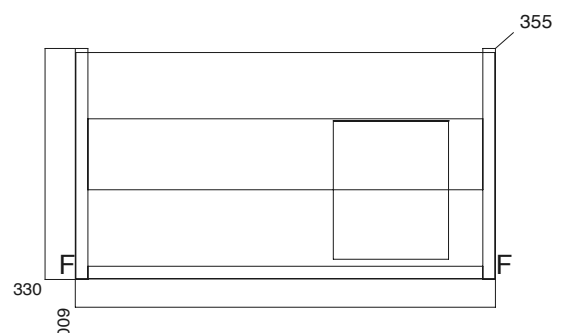

Scudo is the trading name of Harrison Bathrooms Ltd. Whilst we endeavour to ensure that the product information is accurate we accept no liability for any information given. All images are for illustration purposes only. Product images and specification are subject to change. Measurement are in millimetres and are nominal.

Product Measurements

Product Weight:	16kg
Product Width:	600mm
Product Height:	330mm
Product Depth:	355mm
Product Length:	N/A

Product Transportation

Barcode:	5060713722205
Country of Origin:	China
Comodity Code:	9403609000

Primary Packed Measurements

Packaged Weight:	18kg
Packaged Length:	455mm
Packaged Width:	700mm
Packaged Height:	430mm

Packaging Weight

Card:	1.17kg
Paper:	N/A
Wood:	N/A
Plastic:	0.398kg

General Information

Construction Material:	Vinyl Wrapped MDF
Installation Type:	Wall Mounted
Colour / Finish:	Gloss White

Furniture Attributes

Supplied Fully Assembled:	Yes
Number of Drawer:	1
Number of Doors:	0
Soft Close Doors/Drawer:	Yes
Moisture Resistant:	Yes
Internal Shelves:	0
Door Opening Width:	N/A
Draw Opening Distance:	240mm
Advised Concealed Cistern:	N/A
False Draws:	N/A
Number of False Draws:	N/A
Reversible Doors:	N/A
Hinge Location:	N/A
Compatible Furniture Code:	MURO-WCUNIT-GWTE
Compatible Basin Code:	BASIN-615-365-CER

Handles

Handle Styles:	Top Plate
Handle Finish:	Chrome
Handle Material:	Steel
Number of Handles:	1

Compliance DOP

N/A

Dimensions

(measurements in mm)

LIFETIME GUARANTEE

We are confident in our products and we want our customer to be, we proudly give a lifetime guarantee on our taps and showers, further details can be found on our website