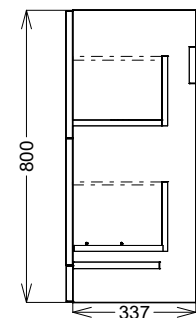

PRODUCT DATA SHEET

Muro Plus 500 Floor Mounted Cabinet Reed Green

Product Code: MUROPLUS-2DRW500FS-GREEN

SCUDO
BEAUTIFUL BATHROOMS

0330 124 7290

sales@scudo.co.uk - www.scudo.co.uk

Scudo is the trading name of Harrison Bathrooms Ltd. Whilst we endeavour to ensure that the product information is accurate we accept no liability for any information given. All images are for illustration purposes only. Product images and specification are subject to change. Measurement are in millimetres and are nominal.

Product Name	MUROPLUS-2DRW500FS-GREEN
Product Description	Muro Plus 500 Floor Mounted Cabinet Reed Green
Product Transportation	
Barcode	5060991251466
Country of origin	China
Commodity code	9403609000
Product Measurements	
Product Weight (KG)	23.00
Product Width (mm)	500
Product Height (mm)	800
Product Depth (mm)	355
Primary Packed Measurements	
Packaged Weight	22.00
Packed Height	455
Packed Width	900
Packed Length	370

General Information	
Construction Material	MFC
Installation type	Wall Mounted
Colour / Finish	Reed Green

Furniture Attributes	
Supplied Fully Assembled	Yes
Number Of Drawers	2
Number Of Doors	0
Soft Close Doors / Drawers	Yes
Moisture resistant	Yes
Internal Shelves	N/a
Door Opening Width (mm)	N/a
Draw Opening Distance (mm)	220mm
Recommended Concealed Cistern	N/a
False Draws	N/a
Number of False Draws	N/a
Can the door be swapped over to open the opposite way	N/a
Which side is the door hinge located	N/a
Compatible Furniture Part Code	N/a
Compatible Basin Part Code	BASIN-515-365-CER

Handles	
Handle Style	Wrap Over
Handle Finish	Chrome
Handle Material	Stainless Steel
Number of Handles	2

Dimensions (measurements in mm)

LIFETIME GUARANTEE

We are confident in our products and we want our customer to be, we proudly give a lifetime guarantee on our taps and showers, further details can be found on our website