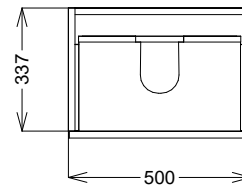

Product Name	MUROPLUS-2DRW500FS-GREEN
Product Description	Muro Plus 500 Floor Mounted Cabinet Reed Green
Product Transportation	
Barcode	5060991251466
Country of origin	China
Commodity code	9403609000
Product Measurements	
Product Weight (KG)	23.00
Product Width (mm)	500
Product Height (mm)	800
Product Depth (mm)	355
Primary Packed Measurements	
Packaged Weight	22.00
Packed Height	455
Packed Width	900
Packed Length	370

General Information	
Construction Material	MFC
Installation type	Wall Mounted
Colour / Finish	Reed Green

Furniture Attributes	
Supplied Fully Assembled	Yes
Number Of Drawers	2
Number Of Doors	0
Soft Close Doors / Drawers	Yes
Moisture resistant	Yes
Internal Shelves	N/a
Door Opening Width (mm)	N/a
Draw Opening Distance (mm)	220mm
Recommended Concealed Cistern	N/a
False Draws	N/a
Number of False Draws	N/a
Can the door be swapped over to open the opposite way	N/a
Which side is the door hinge located	N/a
Compatible Furniture Part Code	N/a
Compatible Basin Part Code	BASIN-515-365-CER

Handles	
Handle Style	Wrap Over
Handle Finish	Chrome
Handle Material	Stainless Steel
Number of Handles	2

Dimensions (measurements in mm)

LIFETIME GUARANTEE

We are confident in our products and we want our customer to be, we proudly give a lifetime guarantee on our taps and showers, further details can be found on our website