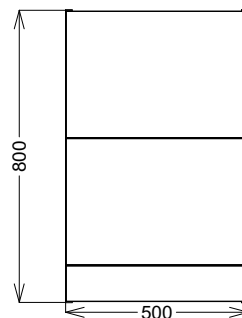

PRODUCT DATA SHEET

Muro Plus 500 Floor Mounted Cabinet Reed Green

Product Code: MUROPLUS-2DRW500FS-GREEN

SCUDO
BEAUTIFUL BATHROOMS

0330 124 7290

sales@scudo.co.uk - www.scudo.co.uk

Scudo is the trading name of Harrison Bathrooms Ltd. Whilst we endeavour to ensure that the product information is accurate we accept no liability for any information given. All images are for illustration purposes only. Product images and specification are subject to change. Measurement are in millimetres and are nominal.

Product Name	MUROPLUS-2DRW500FS-GREEN
Product Description	Muro Plus 500 Floor Mounted Cabinet Reed Green
Product Transportation	
Barcode	5060991251466
Country of origin	China
Commodity code	9403609000
Product Measurements	
Product Weight (KG)	23.00
Product Width (mm)	500
Product Height (mm)	800
Product Depth (mm)	355
Primary Packed Measurements	
Packaged Weight	22.00
Packed Height	455
Packed Width	900
Packed Length	370

Handles	
Handle Style	Wrap Over
Handle Finish	Chrome
Handle Material	Stainless Steel
Number of Handles	2

Dimensions (measurements in mm)

LIFETIME GUARANTEE

We are confident in our products and we want our customer to be, we proudly give a lifetime guarantee on our taps and showers, further details can be found on our website