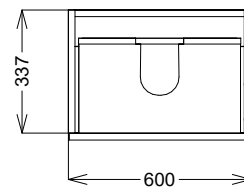

Product Name	MUROPLUS-2DRW600FS-WHITE
Product Description	Muro Plus 600 Floor Mounted Cabinet Gloss White
Product Transportation	
Barcode	5060991251527
Country of origin	China
Commodity code	9403609000
Product Measurements	
Product Weight (KG)	23.00
Product Width (mm)	600
Product Height (mm)	800
Product Depth (mm)	355
Primary Packed Measurements	
Packaged Weight	22.00
Packed Height	830
Packed Width	900
Packed Length	370

General Information	
Construction Material	MFC
Installation type	Wall Mounted
Colour / Finish	Gloss White

Furniture Attributes	
Supplied Fully Assembled	Yes
Number Of Drawers	2
Number Of Doors	0
Soft Close Doors / Drawers	Yes
Moisture resistant	Yes
Internal Shelves	N/a
Door Opening Width (mm)	N/a
Draw Opening Distance (mm)	220mm
Recommended Concealed Cistern	N/a
False Draws	N/a
Number of False Draws	N/a
Can the door be swapped over to open the opposite way	N/a
Which side is the door hinge located	N/a
Compatible Furniture Part Code	N/a
Compatible Basin Part Code	BASIN-615-365-CER

Handles	
Handle Style	Wrap Over
Handle Finish	Chrome
Handle Material	Stainless Steel
Number of Handles	2

Dimensions (measurements in mm)

LIFETIME GUARANTEE

We are confident in our products and we want our customer to be, we proudly give a lifetime guarantee on our taps and showers, further details can be found on our website.