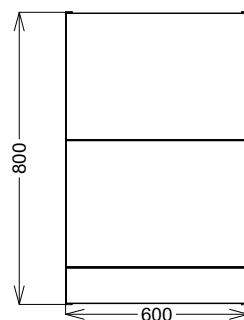

PRODUCT DATA SHEET

Muro Plus 600 Floor Mounted Cabinet Gloss White

Product Code: MUROPLUS-2DRW600FS-WHITE

SCUDO
BEAUTIFUL BATHROOMS

0330 124 7290

sales@scudo.co.uk - www.scudo.co.uk

Scudo is the trading name of Harrison Bathrooms Ltd. Whilst we endeavour to ensure that the product information is accurate we accept no liability for any information given. All images are for illustration purposes only. Product images and specification are subject to change. Measurement are in millimetres and are nominal.

Product Name	MUROPLUS-2DRW600FS-WHITE
Product Description	Muro Plus 600 Floor Mounted Cabinet Gloss White
Product Transportation	
Barcode	5060991251527
Country of origin	China
Commodity code	9403609000
Product Measurements	
Product Weight (KG)	23.00
Product Width (mm)	600
Product Height (mm)	800
Product Depth (mm)	355
Primary Packed Measurements	
Packaged Weight	22.00
Packed Height	830
Packed Width	900
Packed Length	370

Handles	
Handle Style	Wrap Over
Handle Finish	Chrome
Handle Material	Stainless Steel
Number of Handles	2

Dimensions (measurements in mm)

LIFETIME GUARANTEE

We are confident in our products and we want our customer to be, we proudly give a lifetime guarantee on our taps and showers, further details can be found on our website.