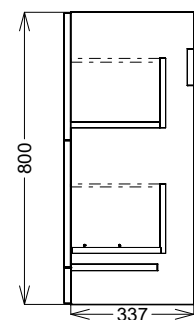

PRODUCT DATA SHEET

Muro Plus 600 Floor Mounted Cabinet Gloss White

Product Code: MUROPLUS-2DRW600FS-WHITE

SCUDO
BEAUTIFUL BATHROOMS

0330 124 7290

sales@scudo.co.uk - www.scudo.co.uk

Scudo is the trading name of Harrison Bathrooms Ltd. Whilst we endeavour to ensure that the product information is accurate we accept no liability for any information given. All images are for illustration purposes only. Product images and specification are subject to change. Measurement are in millimetres and are nominal.

Product Name	MUROPLUS-2DRW600FS-WHITE
Product Description	Muro Plus 600 Floor Mounted Cabinet Gloss White
Product Transportation	
Barcode	5060991251527
Country of origin	China
Commodity code	9403609000
Product Measurements	
Product Weight (KG)	23.00
Product Width (mm)	600
Product Height (mm)	800
Product Depth (mm)	355
Primary Packed Measurements	
Packaged Weight	22.00
Packed Height	830
Packed Width	900
Packed Length	370

General Information	
Construction Material	MFC
Installation type	Wall Mounted
Colour / Finish	Gloss White

Furniture Attributes	
Supplied Fully Assembled	Yes
Number Of Drawers	2
Number Of Doors	0
Soft Close Doors / Drawers	Yes
Moisture resistant	Yes
Internal Shelves	N/a
Door Opening Width (mm)	N/a
Draw Opening Distance (mm)	220mm
Recommended Concealed Cistern	N/a
False Draws	N/a
Number of False Draws	N/a
Can the door be swapped over to open the opposite way	N/a
Which side is the door hinge located	N/a
Compatible Furniture Part Code	N/a
Compatible Basin Part Code	BASIN-615-365-CER

Handles	
Handle Style	Wrap Over
Handle Finish	Chrome
Handle Material	Stainless Steel
Number of Handles	2

Dimensions (measurements in mm)

LIFETIME GUARANTEE

We are confident in our products and we want our customer to be, we proudly give a lifetime guarantee on our taps and showers, further details can be found on our website.