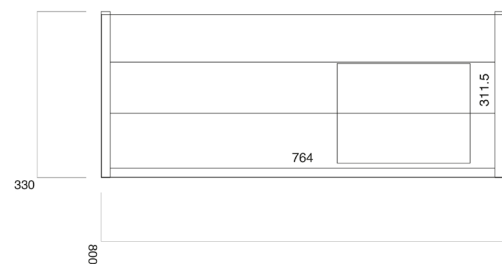

Product Name	MUROPLUS-800WALL-GREY
Product Description	Muro Plus 800 Wall Hung Cabinet Dust Grey
Product Transportation	
Barcode	5060991250605
Country of origin	China
Commodity code	9403609000
Product Measurements	
Product Weight (KG)	20.00
Product Width (mm)	800
Product Height (mm)	330
Product Depth (mm)	355
Primary Packed Measurements	
Packaged Weight	22.00
Packed Height	455
Packed Width	900
Packed Length	430

General Information	
Construction Material	MFC
Installation type	Wall Mounted
Colour / Finish	Dust Grey

Furniture Attributes	
Supplied Fully Assembled	Yes
Number Of Drawers	1
Number Of Doors	0
Soft Close Doors / Drawers	Yes
Moisture resistant	Yes
Internal Shelves	N/a
Door Opening Width (mm)	N/a
Draw Opening Distance (mm)	220mm
Recommended Concealed Cistern	N/a
False Draws	N/a
Number of False Draws	N/a
Can the door be swapped over to open the opposite way	N/a
Which side is the door hinge located	N/a
Compatible Furniture Part Code	N/a
Compatible Basin Part Code	BASIN-815-365-CER

Handles	
Handle Style	Wrap Over
Handle Finish	Chrome
Handle Material	Stainless Steel
Number of Handles	1

Dimensions (measurements in mm)

LIFETIME GUARANTEE

We are confident in our products and we want our customer to be, we proudly give a lifetime guarantee on our taps and showers, further details can be found on our website.