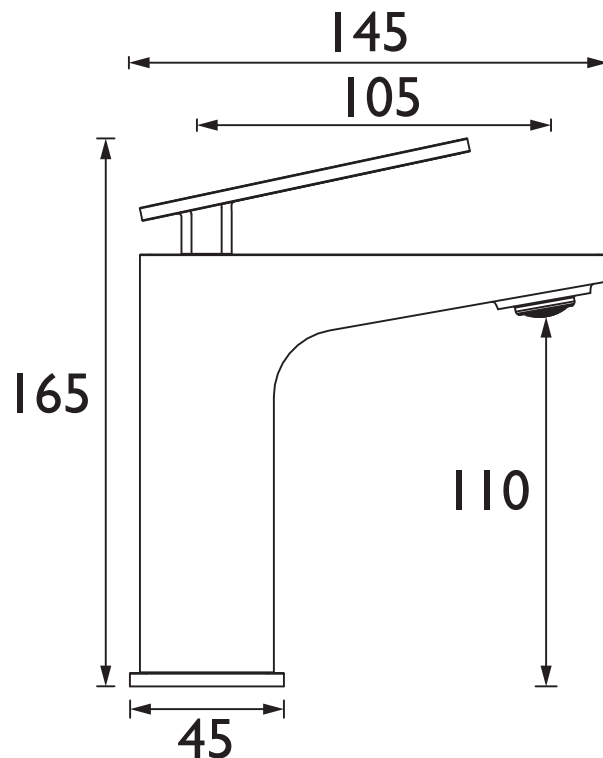

DEL ES BAS BLK

DELGADO Tap Range Delgado Eco Start Basin Mixer with Clicker Waste Black

Specification

| | |
|-----------------------------------|--------------------------------------|
| Product Type: | Bathroom Taps |
| Main Construction Material: | Brass |
| Mount Type: | Deck |
| Handle Type: | Flat Angled Lever |
| Connection Inlet: | 1/2" BSP Flexible Tails |
| Connection Outlet: | M24 5lpm Coin Slot Aerator |
| Number of Tap Holes: | 1 |
| Valve/Cartridge Type: | 28mm Cold Start Upper Seal Cartridge |
| Plumbing System Requirements: | Suitable for all plumbing systems |
| Minimum Dynamic Pressure (bar): | 0.5 bar |
| Maximum Dynamic Pressure (bar): | 5 bar |
| Maximum Hot Water Temperature °C: | 60°C |
| Maximum Static Pressure (bar): | 10 bar |
| Flow Type: | Single |
| Isolation Included: | No |

Features:

- Eco Start technology saves energy by having cold water as the default central start position of the tap handle. Hot water is only activated when the tap lever is moved from the central position, so your boiler is not unnecessarily fired up.
- This tap has a flow regulator, which limits the flow of water to 5 litres per minute, reducing the amount of water you use.
- Long life ceramic cartridge for added durability and smooth control.
- Everything you need in the box including flexible tails and clicker waste so nothing to buy separately.
- On-trend matt black finish to make a statement in your bathroom or WC.
- 10-year parts and 1 year labour guarantee for peace of mind.
- Also available in chrome.
- Co-ordinating Bathroom taps available.

Dimensions (measurements in mm)

Product Certifications:

For more products, visit our website:

<http://www.bristan.com>

Flow Rates (l/min)

| System Pressure (bar) | 0.5 | 1 | 2 | 3 | 5 |
|------------------------|-----|-----|-----|-----|-----|
| DEL ES BAS BLK (mixed) | 3.2 | 4.2 | 5.2 | 5.6 | 5.6 |