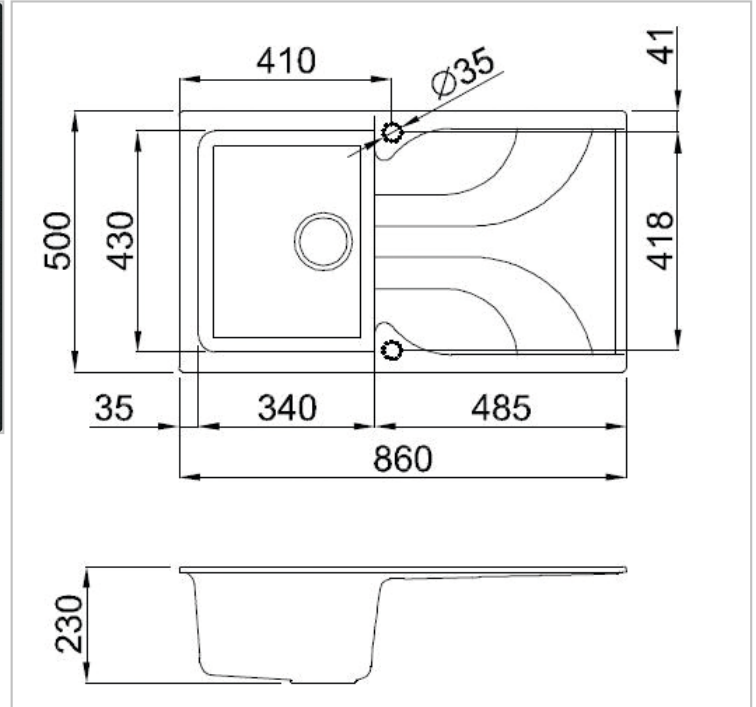

REGINOX

Ego 400 Black

Details

Designed to provide the perfect balance between style, quality, design and price.

The EGO features delicate curves to the drainer profile, good sized bowls and practicality.

Additional Information

SKU	LME40070
Size sink	340 x 430 mm
Outlet	3.5" outlet
Depth	230 mm
Cabinet	450 mm
Total dimension	860 x 500 mm
Installation method	Inset