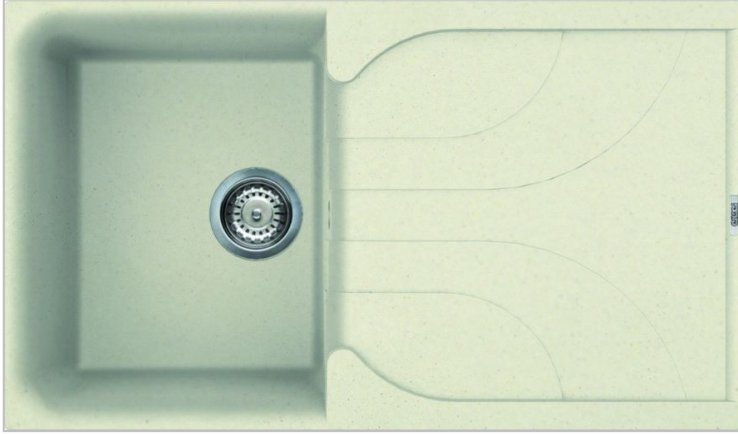

### Details

Designed to provide the perfect balance between style, quality, design and price.  
The EGO features delicate curves to the drainer profile, good sized bowls and practicality.

### Additional Information

SKU	LGE40062
Size sink	340 x 430 mm
Outlet	3.5" outlet
Depth	230 mm
Cabinet	450 mm
Total dimension	860 x 500 mm
Installation method	Inset