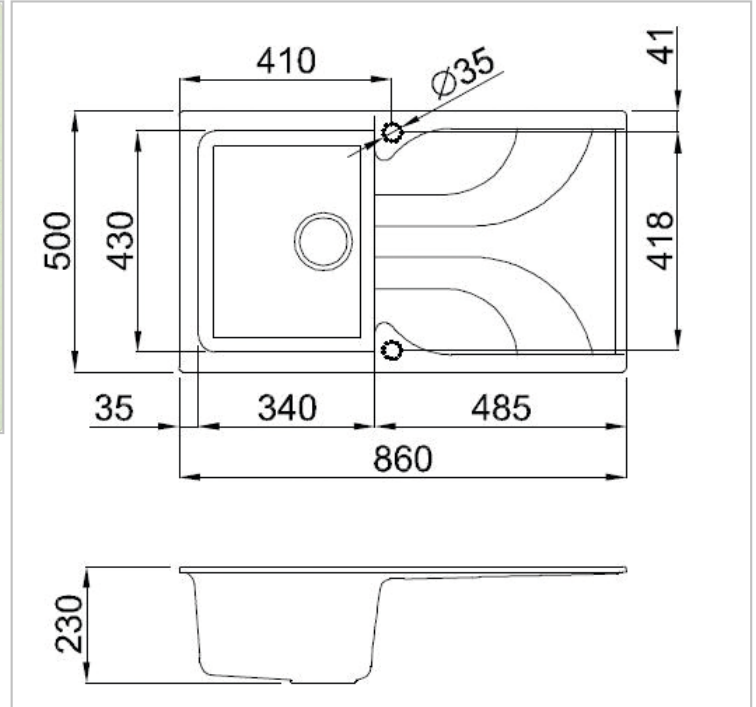

### Details

Designed to provide the perfect balance between style, quality, design and price.  
The EGO features delicate curves to the drainer profile, good sized bowls and practicality.

### Additional Information

SKU	LGE40062
Size sink	340 x 430 mm
Outlet	3.5" outlet
Depth	230 mm
Cabinet	450 mm
Total dimension	860 x 500 mm
Installation method	Inset