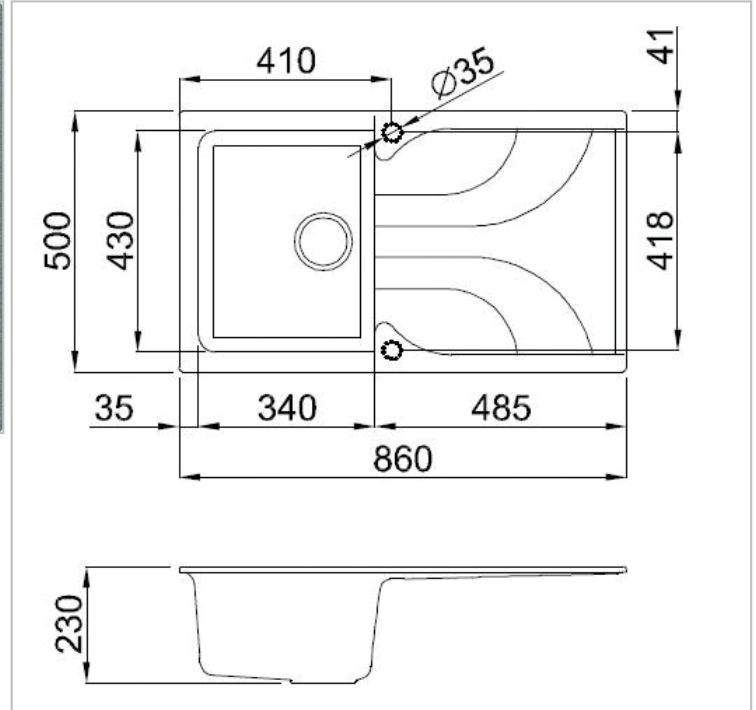

### Details

Designed to provide the perfect balance between style, quality, design and price.  
The EGO features delicate curves to the drainer profile, good sized bowls and practicality.

### Additional Information

SKU	LME40073
Size sink	340 x 430 mm
Outlet	3.5" outlet
Depth	230 mm
Cabinet	450 mm
Total dimension	860 x 500 mm
Installation method	Inset