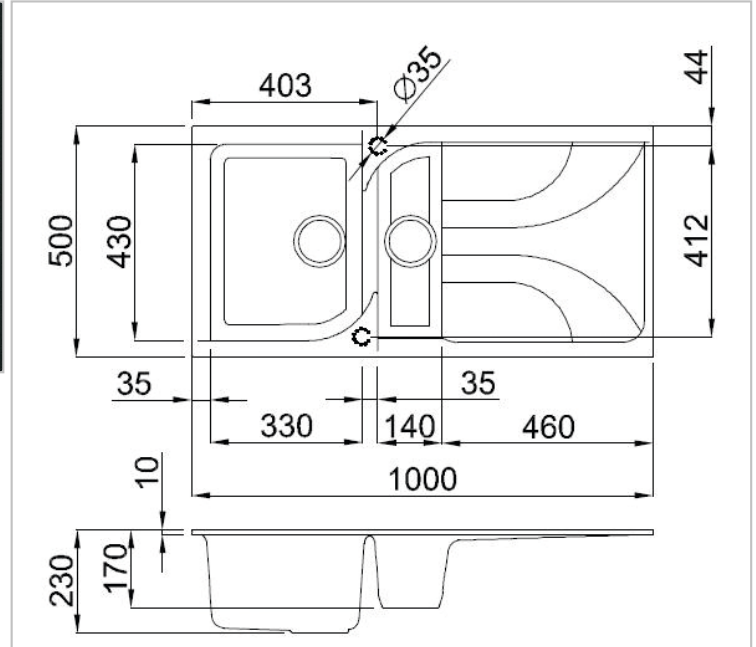

REGINOX

Ego 475 Black

Details

Designed to provide the perfect balance between style, quality, design and price. The EGO features delicate curves to the drainer profile, good sized bowls and practicality.

Additional Information

| | |
|---------------------|--------------------------|
| SKU | LME47570 |
| Size sink | 330 x 430 / 140 x 430 mm |
| Outlet | 3.5" outlet |
| Depth | 230 / 170 mm |
| Cabinet | 600 mm |
| Total dimension | 1000 x 500 mm |
| Installation method | Inset |