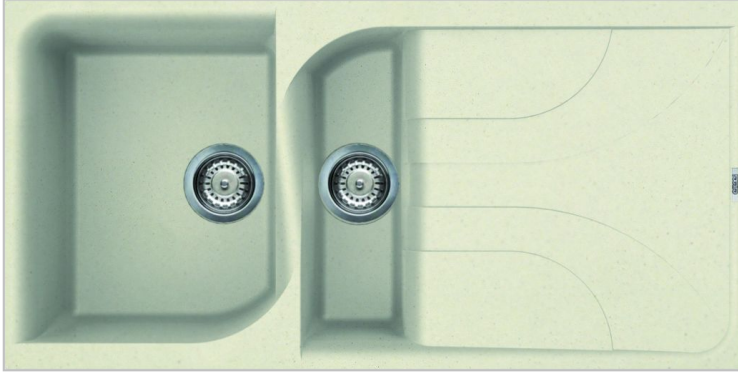

## Ego 475 cream

### Details

Designed to provide the perfect balance between style, quality, design and price. The EGO features delicate curves to the drainer profile, good sized bowls and practicality.

### Additional Information

SKU	LGE47562
Size sink	330 x 430 / 140 x 430 mm
Outlet	3.5" outlet
Depth	230 / 170 mm
Cabinet	600 mm
Total dimension	1000 x 500 mm
Installation method	Inset