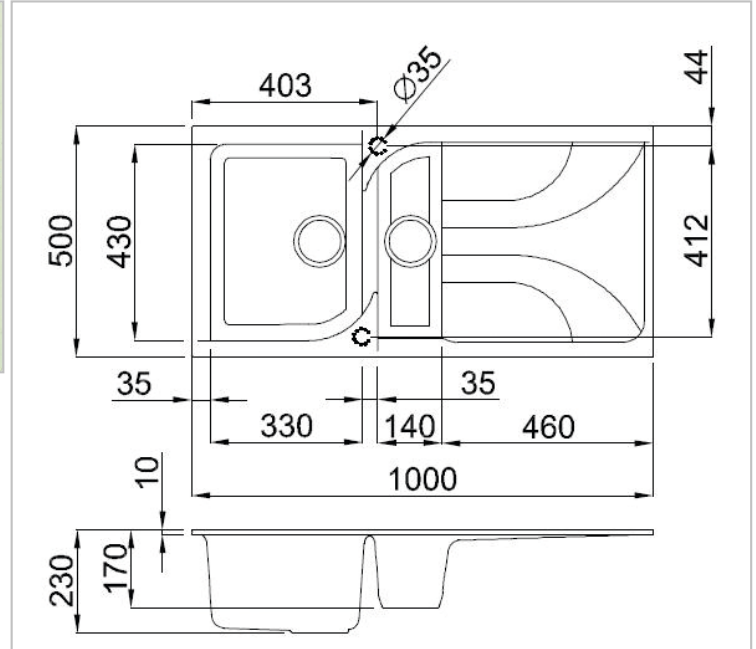

### Details

Designed to provide the perfect balance between style, quality, design and price. The EGO features delicate curves to the drainer profile, good sized bowls and practicality.

### Additional Information

SKU	LGE47562
Size sink	330 x 430 / 140 x 430 mm
Outlet	3.5" outlet
Depth	230 / 170 mm
Cabinet	600 mm
Total dimension	1000 x 500 mm
Installation method	Inset