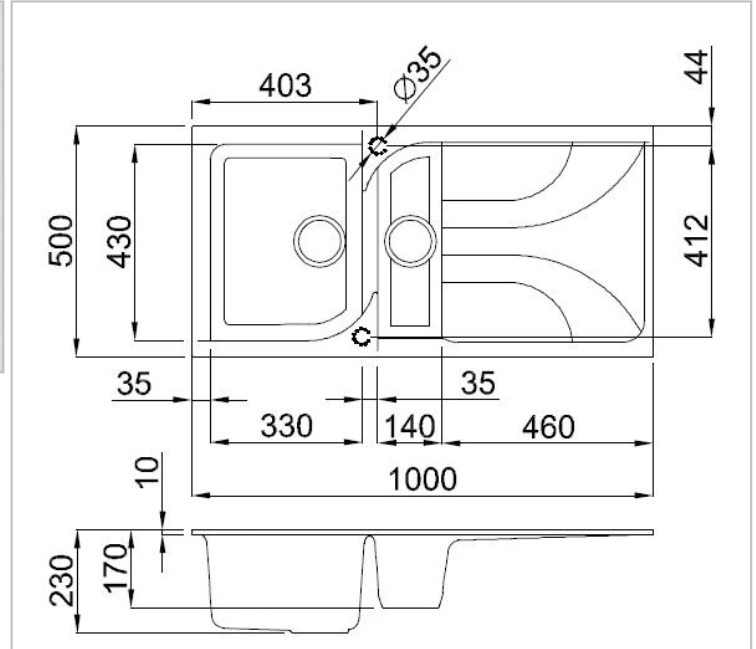

REGINOX

Ego 475 white

Details

Designed to provide the perfect balance between style, quality, design and price.
The EGO features delicate curves to the drainer profile, good sized bowls and practicality.

Additional Information

SKU	LGE47568
Size sink	330 x 430 / 140 x 430 mm
Outlet	3.5" outlet
Depth	230 / 170 mm
Cabinet	600 mm
Total dimension	1000 x 500 mm
Installation method	Inset