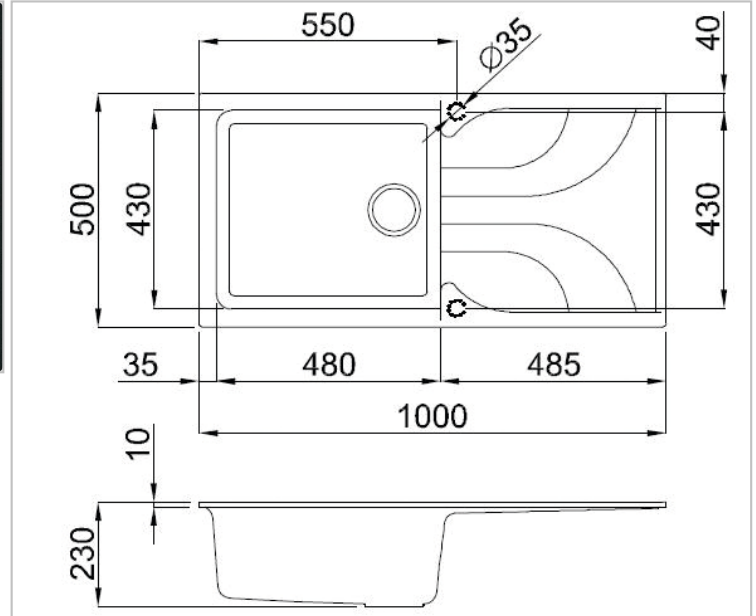

REGINOX

Ego 480 Black

Details

Designed to provide the perfect balance between style, quality, design and price.
The EGO features delicate curves to the drainer profile, good sized bowls and practicality.

Additional Information

SKU	LME48070
Size sink	480 x 430 mm
Outlet	3.5" outlet
Depth	230 mm
Cabinet	600 mm
Total dimension	1000 x 500 mm
Installation method	Inset