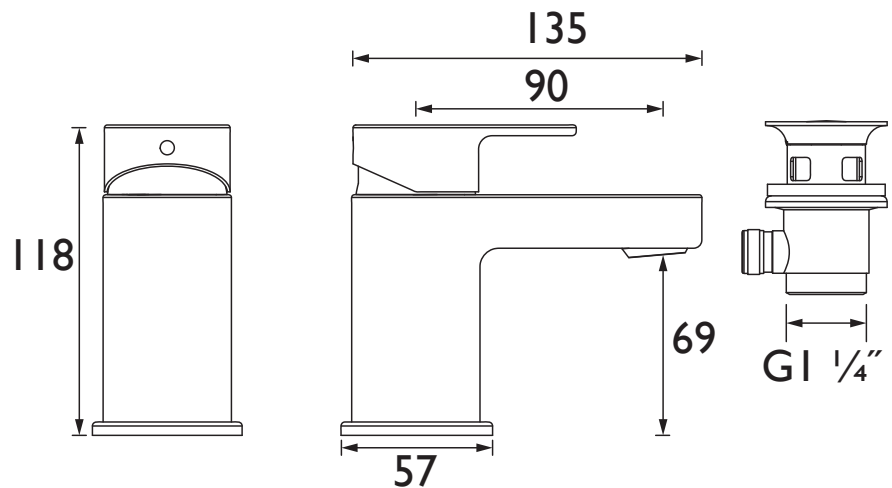

Product Certifications:

WRAS Certificate No: 1610002
WRAS Expiry Date: 31/10/2021

For more products, visit our website:
<http://www.bristan.com>

Specification

Product Type:	Bathroom Tap
Main Construction Material:	Brass
Mount Type:	Deck Mounted
Handle Type:	Lever Handles
Connection Inlet:	1/2" BSP Flexible Tails
Connection Outlet:	M24 5lpm Flow Limiter
Number of Tap Holes:	1
Valve/Cartridge Type:	35mm Cartridge
Plumbing System Requirements:	Suitable for all plumbing systems
Minimum Dynamic Pressure (bar):	0.3 bar
Maximum Dynamic Pressure (bar):	5.0 bar
Maximum Hot Water Temperature °C:	65°C
Maximum Static Pressure (bar):	10 bar
Flow Type:	Single Flow
Isolation Included:	No

Dimensions (measurements in mm)

Flow Rates (l/min)

System Pressure (bar)	0.3	0.5	1	2	3	5
FRZ BAS C (mixed)	5	5	5	5	5	5

TECHNICAL DATA SHEET

BRISTAN

D13