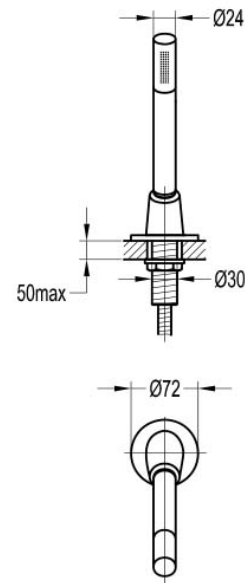

TECHNICAL DATA SHEET

ROUND DECK MOUNTED PULL OUT SHOWER SET – BRUSHED GOLD

Dimensions are in millimetres except thread sizes which are BSP imperial.

Notes

Our guarantee is subject to the product having been installed, used and maintained in accordance with our instructions. All working parts (such as hinges, ceramic disks, cartridges, seals and cistern fittings), which are subject to normal wear and tear, are covered for 36 months from proof of purchase date. Our guarantee applies to the original purchaser and is non-transferable. Our guarantee is only applicable in the UK and ROI. This does not affect your statutory rights.