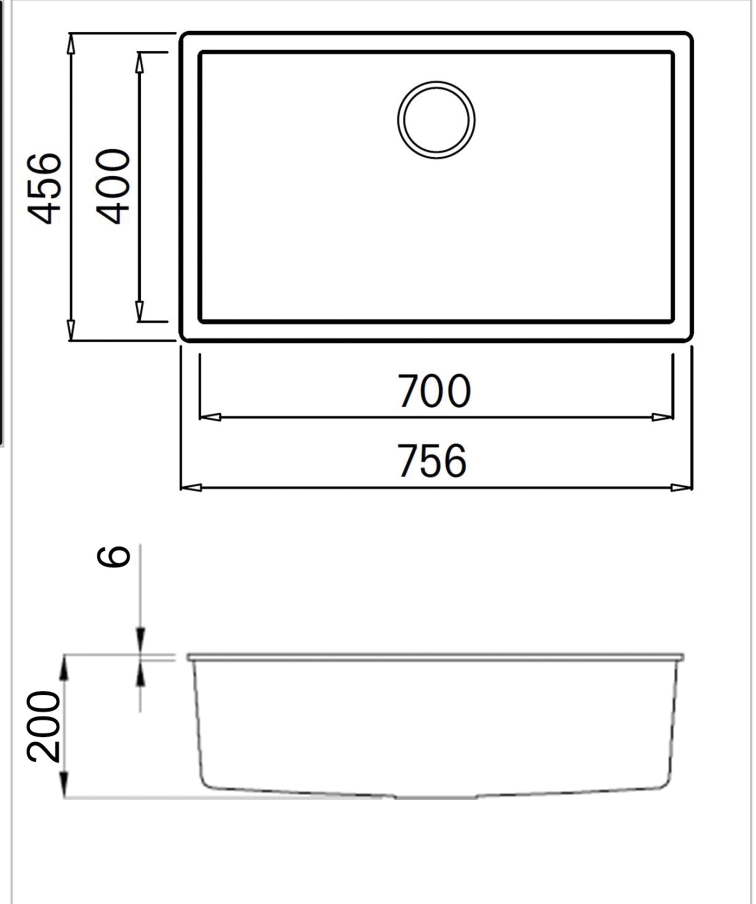

REGINOX

Multa 130 Black

Additional Information

Depth	200 mm
SKU	MULTA 130 BLACK
Outlet	3.5" outlet
Cabinet	800 mm
Type sink	Square sinks
Size sink	700 x 400 mm
Total dimension	756 x 456 mm
Installation method	Inset
Packaging	Box