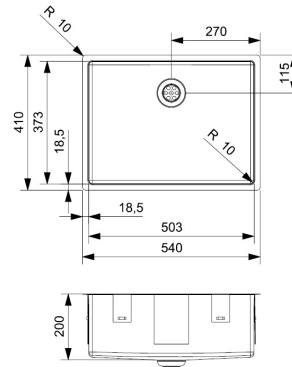

NEW JERSEY 50X37 (L) OKG COMFORT

New Jersey 50x37 (L) OKG

Date: 30-05-2022

ADDITIONAL INFORMATION

Articleno.	R32992	Installation method	Integrated, Semi-Integrated and Undermount
Total dimensions (mm)	540X410X220	Cabinet size (mm)	600
Shape	Square	Color	Stainless Steel
Outside radius (mm)	10	Material	304 Stainless steel
Inner radius (mm)	10	Number of sinks	Single bowl
Sink dimensions (mm)	503X373X200		

Versiedatum: 15-05-2023