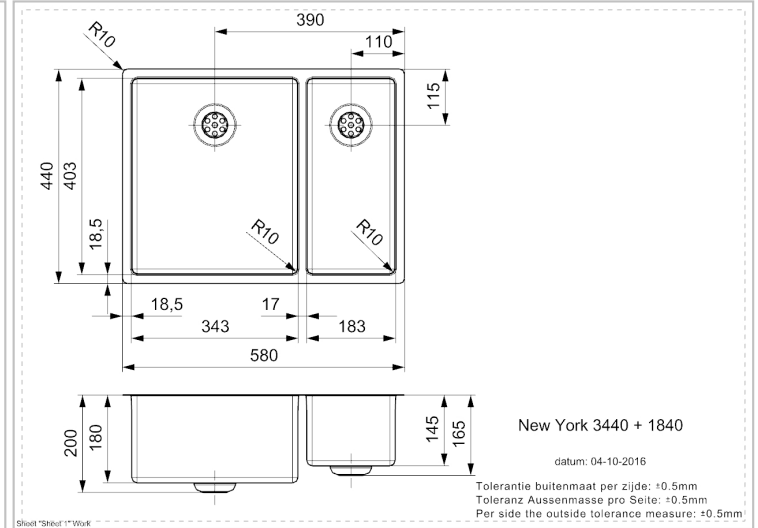

REGINOX

New York 34x40+18x40 Comfort

Additional Information

Depth	180 mm / 145 mm
SKU	R27806
Outlet	3.5" outlet
Cabinet size	600 mm
Type sink	One and a half bowl
Size sink	343 x 403 / 183 x 403 mm
Total dimension	580 x 440 mm
Installation method	Undermount, Integrated, Semi-integrated
Packaging	Box