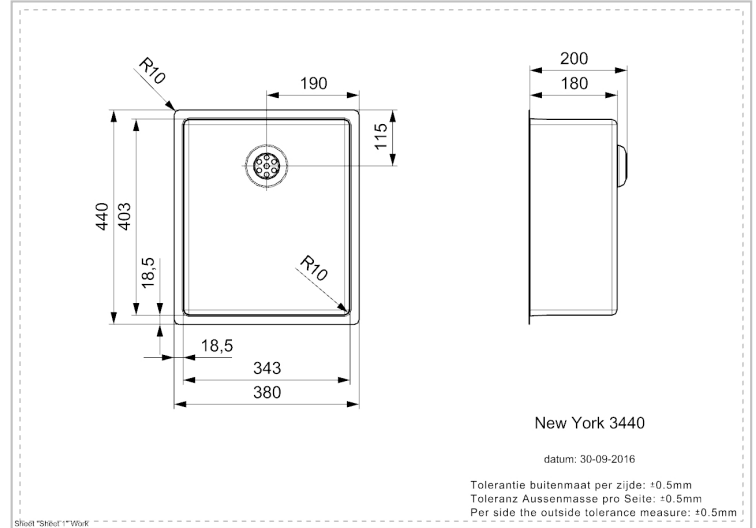

REGINOX

New York 34x40 Comfort

Additional Information

Depth	180 mm
SKU	R27820
Outlet	3.5" outlet
Cabinet size	400 mm
Type sink	Square sinks
Total dimension	380 x 440 mm
Installation method	Undermount, Integrated, Semi-integrated
Packaging	Box