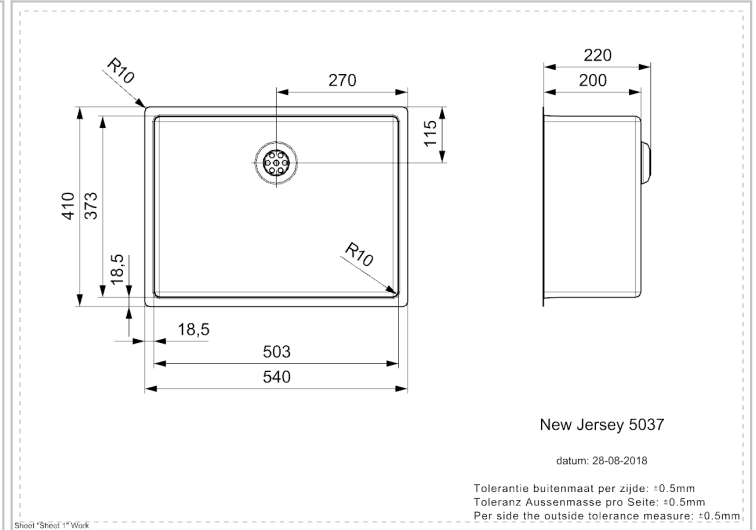

REGINOX

New Jersey 50x37 L

Quick Overview

Let op:
De New Jersey 50x37 - R32992 beschikt over een Comfort plug.

Additional Information

Depth	200 mm
SKU	R32992
Outlet	3.5" outlet
Cabinet	900 mm
Type sink	Square sinks
Size sink	503 x 403 mm
Total dimension	540 x 410 mm
Installation method	Undermount, Integrated, Semi-integrated
Packaging	Box