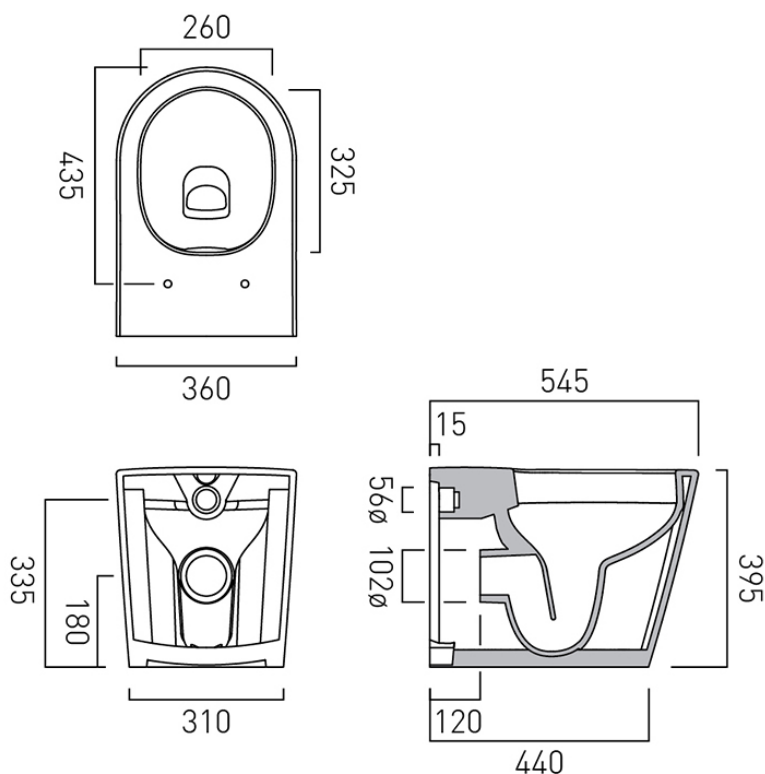

## MOUNTING

Back-to-Wall

# SPECIFICATION SHEET

COLLECTION: CAMEO

PRODUCT CODE: CAM-WC-BTW-RO

tel: 01934 744466  
email: [sales@vado.com](mailto:sales@vado.com)  
[www.vado.com](http://www.vado.com)

WHERE INSPIRATION FLOWS  
TAPS | SHOWERS | ACCESSORIES

# TECHNICAL DRAWING

COLLECTION: CAMEO

PRODUCT CODE: CAM-WC-BTW-RO

tel: 01934 744466  
email: sales@vado.com  
www.vado.com

WHERE INSPIRATION FLOWS  
TAPS | SHOWERS | ACCESSORIES