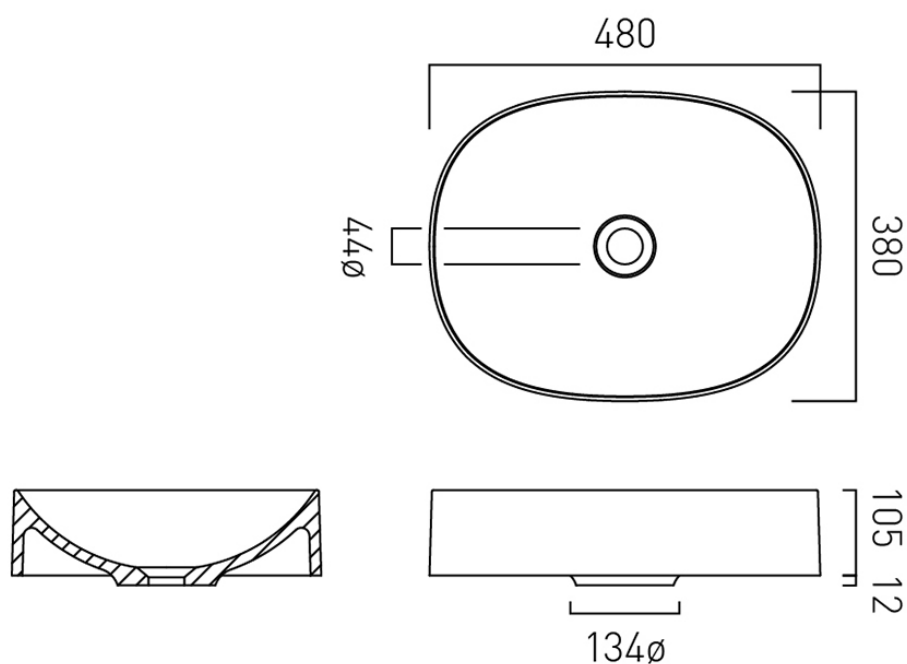

TECHNICAL DRAWING

COLLECTION: CAMEO
PRODUCT CODE: CAM-BMOV-PC

tel: 01934 744466
email: sales@vado.com
www.vado.com

WHERE INSPIRATION FLOWS
TAPS | SHOWERS | ACCESSORIES