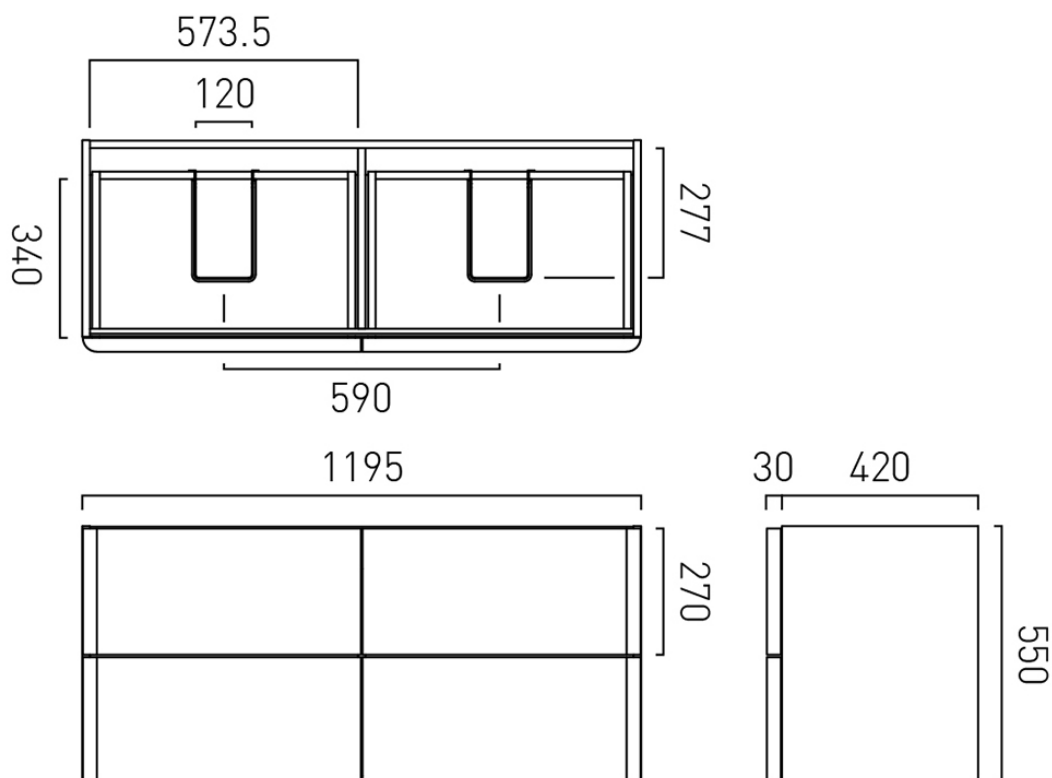

TECHNICAL DRAWING

COLLECTION: CAMEO
PRODUCT CODE: CAM-F1200-AB

tel: 01934 744466
email: sales@vado.com
www.vado.com

WHERE INSPIRATION FLOWS
TAPS | SHOWERS | ACCESSORIES