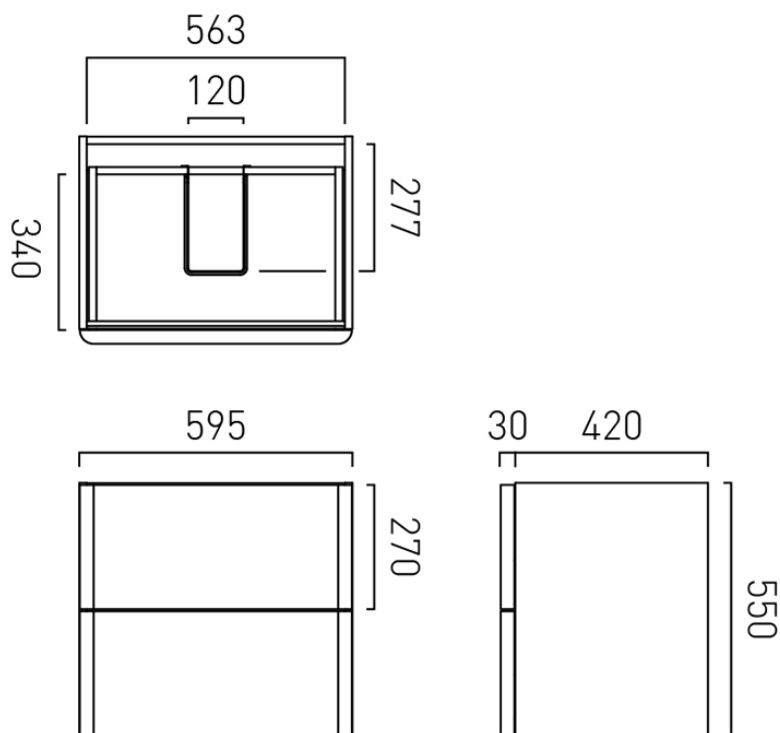

CLOSE/OPEN SYSTEM

2 Quick Release, Soft Close Drawers

FIXING LOCATION

100mm from top of the unit Height adjustable wall brackets

tel: 01934 744466
email: sales@vado.com
www.vado.com

WHERE INSPIRATION FLOWS
TAPS | SHOWERS | ACCESSORIES

SPECIFICATION SHEET

COLLECTION: CAMEO
PRODUCT CODE: CAM-F600-CB

SPACE SAVING SOLUTION

Bottle trap cutout in top drawer

NOTES

Use dimension from the chosen basin to align waste centres

TECHNICAL DRAWING

COLLECTION: CAMEO
PRODUCT CODE: CAM-F600-CB