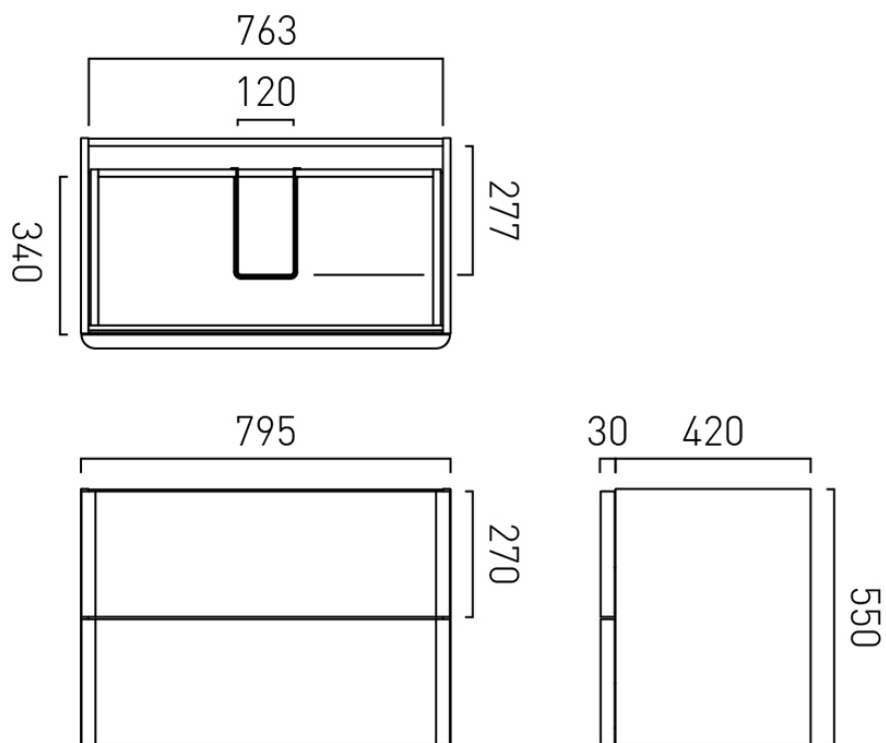

TECHNICAL DRAWING

COLLECTION: CAMEO
PRODUCT CODE: CAM-F800-AB

tel: 01934 744466
email: sales@vado.com
www.vado.com

WHERE INSPIRATION FLOWS
TAPS | SHOWERS | ACCESSORIES