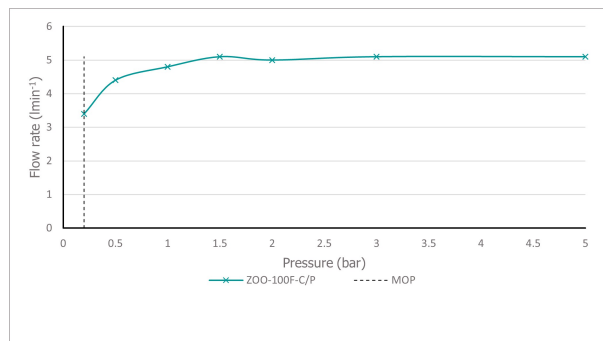

SPECIFICATION SHEET

COLLECTION: ZOO

PRODUCT CODE: ZOO-100F/SB-C/P

TAP TYPE

Basin Mixer

COLLECTION NAME

Zoo

FINISH

Chrome

RECOMMENDED FLOW REGULATOR

5 l/m flow regulator fitted as standard

MINIMUM OPERATING PRESSURE

0.2 Bar LP

MAXIMUM OPERATING PRESSURE

5.0 Bar LP

FLOW RATE AT 3.0 BAR FLOW PRESSURE