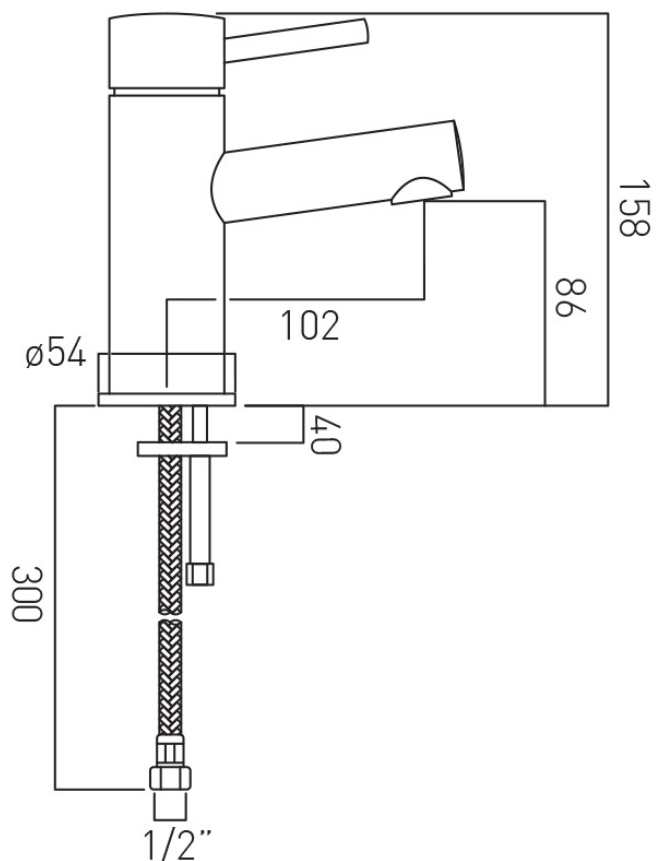

CONNECTIONS / FITTINGS

2 x 1/2" 400mm flexipipe connection

SPARE PARTS

ceramic cartridge CAR-K40A

DECK HOLE DRILL DIAMETER

35mm

STYLE

Round

MOUNTING

Deck Mounted

PLUMBING SYSTEM SUITABILITY

Gravity System, Pumped System, Combination Boiler, Pressurised System

TECHNICAL DRAWING

COLLECTION: ZOO

PRODUCT CODE: ZOO-100F/SB-C/P

tel: 01934 744466
email: sales@vado.com
www.vado.com