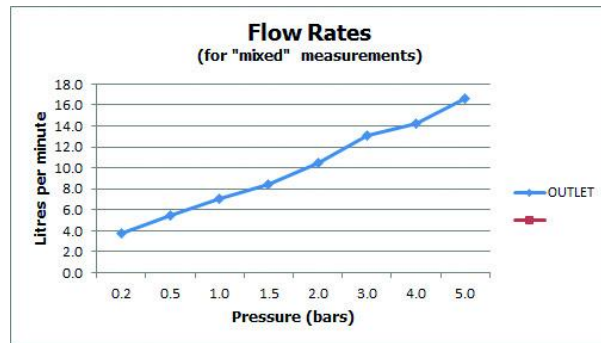

SPECIFICATION SHEET

COLLECTION: ZOO
PRODUCT CODE: Z00-109-C/P

TAP TYPE

Basin Mixer

COLLECTION NAME

Zoo

FINISH

Chrome

RECOMMENDED FLOW REGULATOR

FR-100/5-PLA

MINIMUM OPERATING PRESSURE

0.2 Bar LP

MAXIMUM OPERATING PRESSURE

5.0 Bar LP

FLOW RATE AT 3.0 BAR FLOW PRESSURE

13 l/min

GUARANTEE

15 Year Guarantee

HANDLES

2 Handle

tel: 01934 744466
email: sales@vado.com
www.vado.com

WHERE INSPIRATION FLOWS
TAPS | SHOWERS | ACCESSORIES