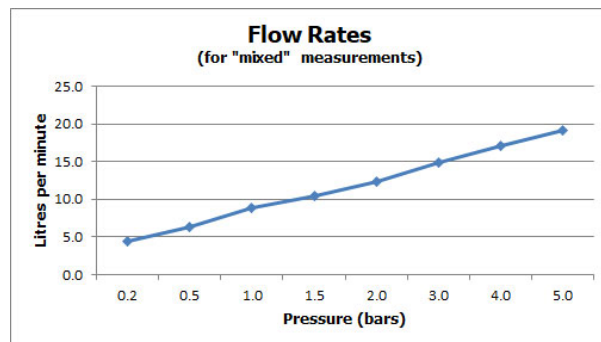

SPECIFICATION SHEET

COLLECTION: ZOO
PRODUCT CODE: Z00-109S/A-C/P

TAP TYPE

Basin Mixer

COLLECTION NAME

Zoo

FINISH

Chrome

RECOMMENDED FLOW REGULATOR

FR-100/5-PLA

MINIMUM OPERATING PRESSURE

0.2 Bar LP

MAXIMUM OPERATING PRESSURE

5.0 Bar LP

GUARANTEE

15 Year Guarantee

HANDLES

Single Lever

WITH ECOTURN COLD START TECHNOLOGY

No

tel: 01934 744466
email: sales@vado.com
www.vado.com

WHERE INSPIRATION FLOWS
TAPS | SHOWERS | ACCESSORIES