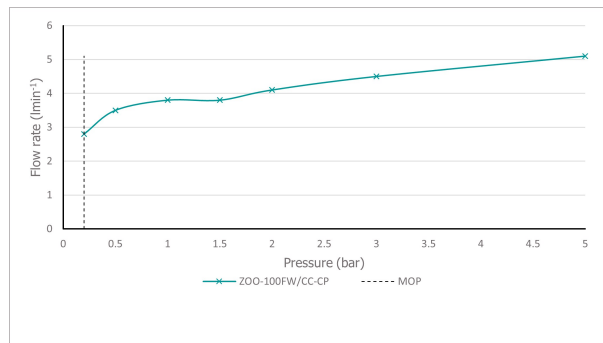

SPECIFICATION SHEET

COLLECTION: ZOO

PRODUCT CODE: ZOO-100FW/SB-CP

TAP TYPE

Basin Mixer

COLLECTION NAME

Zoo

FINISH

Chrome

RECOMMENDED FLOW REGULATOR

5 l/m flow regulator fitted as standard

MINIMUM OPERATING PRESSURE

0.2 Bar LP

MAXIMUM OPERATING PRESSURE

5.0 Bar LP

FLOW RATE AT 3.0 BAR FLOW PRESSURE

CONNECTIONS / FITTINGS

2 x 1/2" 400mm flexipipe connection

SPARE PARTS

ceramic cartridge C-0010-C40

DECK HOLE DRILL DIAMETER

35mm

STYLE

Round